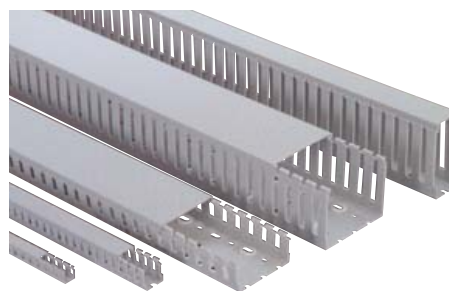

## DUAL COMPARTMENT

40	25	DUCT4025D	WHITE
50	25	DUCT5025D	WHITE
60	25	DUCT6025D	WHITE
80	32	DUCT8032D	WHITE

DUCT100100

DUAL COMPARTMENT

DUCT5025D

# DUCT SLOTTED TYPE PVC

- High quality
- Slotted PVC
- Self-extinguishing
- Complete with cover
- Colour RAL 7030 Grey

■ Standard length – 2 metres

Slotted PVC duct complete with cover

Ducting complete with cover