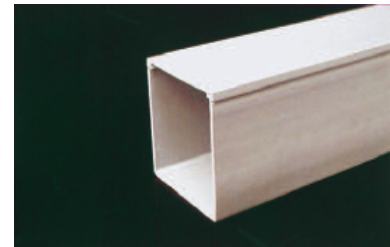

DUAL COMPARTMENT

40	25	DUCT4025D	WHITE
50	25	DUCT5025D	WHITE
60	25	DUCT6025D	WHITE
80	32	DUCT8032D	WHITE

DUCT100100