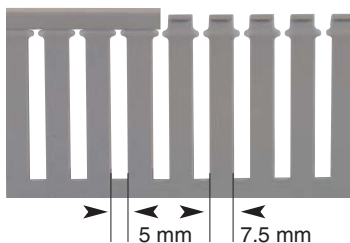

# DUCT SLOTTED TYPE PVC

- High quality
- Slotted PVC
- Self-extinguishing
- Complete with cover
- Colour RAL 7030 Grey

■ Standard length – 2 metres

Slotted PVC duct complete with cover

Ducting complete with cover

Dimensions (mm)

Width	Height (with cover)	Model No.	Standard Box (lengths)
W	H		
15	18	DUCTSL1518	36
25	30	DUCTSL2530	36
25	40	DUCTSL2540	36
40	40	DUCTSL4040	20
60	40	DUCTSL6040	12
80	40	DUCTSL8040	12
100	40	DUCTSL10040	8
25	60	DUCTSL2560	24
40	60	DUCTSL4060	18
60	60	DUCTSL6060	12
80	60	DUCTSL8060	12
100	60	DUCTSL10060	8
25	80	DUCTSL2580	24
40	80	DUCTSL4080	16
60	80	DUCTSL6080	12
80	80	DUCTSL8080	12
100	80	DUCTSL10080	8
120	80	DUCTSL12080	8
25	100	DUCTSL25100	8
40	100	DUCTSL40100	8
60	100	DUCTSL60100	4
80	100	DUCTSL80100	4
100	100	DUCTSL100100	4
150	100	DUCTSL150100	4

Dimensions (refer above)

Heights of 18 & 30 mm have 5 mm slot opening width and 7.5 mm finger wall width

Heights of 40-100 mm have 8 mm slot opening width and 12 mm finger wall width