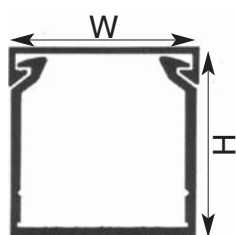

DUCT1006

DUCT1610

DUCT1616

DUCT2525

ALL DIMENSIONS ARE GIVEN IN MM - WIDTH BEFORE HEIGHT

Dimensions (mm)

Width	Height (with cover)	Model No.	Standard Box (lengths)
W	H		
15	18	DUCTSL1518	36
25	30	DUCTSL2530	36
25	40	DUCTSL2540	36
40	40	DUCTSL4040	20
60	40	DUCTSL6040	12
80	40	DUCTSL8040	12
100	40	DUCTSL10040	8
25	60	DUCTSL2560	24
40	60	DUCTSL4060	18
60	60	DUCTSL6060	12
80	60	DUCTSL8060	12
100	60	DUCTSL10060	8
25	80	DUCTSL2580	24
40	80	DUCTSL4080	16
60	80	DUCTSL6080	12
80	80	DUCTSL8080	12
100	80	DUCTSL10080	8
120	80	DUCTSL12080	8
25	100	DUCTSL25100	8
40	100	DUCTSL40100	8
60	100	DUCTSL60100	4
80	100	DUCTSL80100	4
100	100	DUCTSL100100	4
150	100	DUCTSL150100	4

Dimensions (refer above)

Heights of 18 & 30 mm have 5 mm slot opening width and 7.5 mm finger wall width

Heights of 40-100 mm have 8 mm slot opening width and 12 mm finger wall width