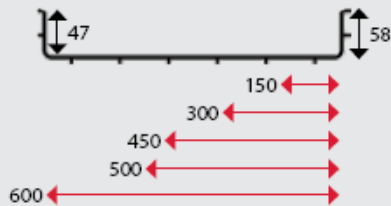

CABLE MESH

RL RISER LINK

S SPLICE

HD HOLD DOWN

RP RADIUS PLATE

EMT TRAPEZE

EMC CANTILEVER

EMDO CABLE DROP OUT

Ordering Codes
EMDOV White
EMDOB Blue
EMDOY Yellow

EM EZYMESH CABLE MESH

LOAD PER METRE

SPAN 3.0m	27kg
SPAN 2.5m	39kg
SPAN 2.0m	61kg
SPAN 1.5m	109kg

Supplied in 3m lengths

EMHD HOLD DOWN UNIT

EMS SIDE JOINER

SPAN 3.0m	29kg
SPAN 2.5m	40kg
SPAN 2.0m	62kg
SPAN 1.5m	116kg

Supplied in 3m lengths

ET5 CABLE TRAY

LOAD PER METRE

SPAN 3.0m	60kg
SPAN 2.5m	82kg
SPAN 2.0m	128kg
SPAN 1.5m	227kg

Supplied in 3m lengths