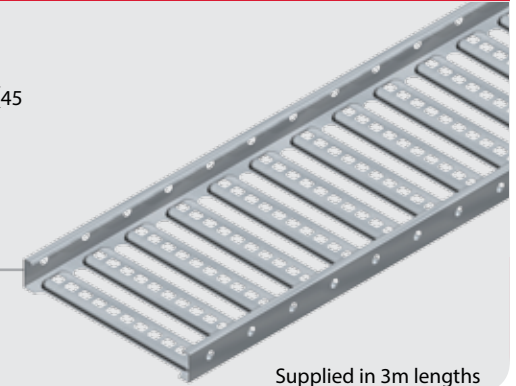

EMSB BOLT JOINER

EMWB WALL MOUNT BRKT

EMSC BOTTOM JOINER

ET CABLE TRAY

ET EZYTRAY CABLE TRAY

Supplied in 3m lengths

ET3 CABLE TRAY

LOAD PER METRE

SPAN 3.0m	29kg
SPAN 2.5m	40kg
SPAN 2.0m	62kg
SPAN 1.5m	116kg

Supplied in 3m lengths

ET5 CABLE TRAY

LOAD PER METRE

SPAN 3.0m	60kg
SPAN 2.5m	82kg
SPAN 2.0m	128kg
SPAN 1.5m	227kg

Supplied in 3m lengths