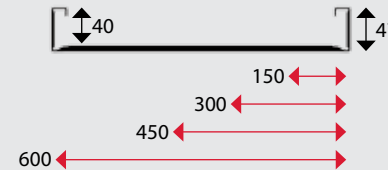

Ordering Codes
EMDOV White
EMDOB Blue
EMDOY Yellow

EM EZYMESH CABLE MESH

LOAD PER METRE

SPAN 3.0m	27kg
SPAN 2.5m	39kg
SPAN 2.0m	61kg
SPAN 1.5m	109kg

Supplied in 3m lengths

EMHD HOLD DOWN UNIT

EMS SIDE JOINER

EMSB BOLT JOINER

EMWB WALL MOUNT BRKT

EMSC BOTTOM JOINER

ET CABLE TRAY

ET EZYTRAY CABLE TRAY

Supplied in 3m lengths

ET3 CABLE TRAY

LOAD PER METRE

SPAN 3.0m	29kg
SPAN 2.5m	40kg
SPAN 2.0m	62kg
SPAN 1.5m	116kg

Supplied in 3m lengths

ET5 CABLE TRAY

LOAD PER METRE

SPAN 3.0m	60kg
SPAN 2.5m	82kg
SPAN 2.0m	128kg
SPAN 1.5m	227kg

Supplied in 3m lengths