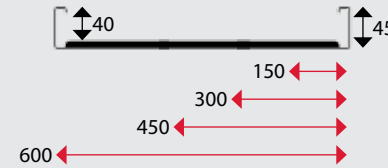

Ordering Codes
EMDOV White
EMDOB Blue
EMDOY Yellow

EM EZYMESH CABLE MESH

LOAD PER METRE

SPAN 3.0m	27kg
SPAN 2.5m	39kg
SPAN 2.0m	61kg
SPAN 1.5m	109kg

Supplied in 3m lengths

EMHD HOLD DOWN UNIT

EMS SIDE JOINER

EMSB BOLT JOINER

EMWB WALL MOUNT BRKT

EMSC BOTTOM JOINER

ET CABLE TRAY

ET EZYTRAY CABLE TRAY

Supplied in 3m lengths

ET3 CABLE TRAY

LOAD PER METRE

SPAN 3.0m	29kg
SPAN 2.5m	40kg
SPAN 2.0m	62kg
SPAN 1.5m	116kg

Supplied in 3m lengths

ET5 CABLE TRAY

LOAD PER METRE

SPAN 3.0m	60kg
SPAN 2.5m	82kg
SPAN 2.0m	128kg
SPAN 1.5m	227kg

Supplied in 3m lengths