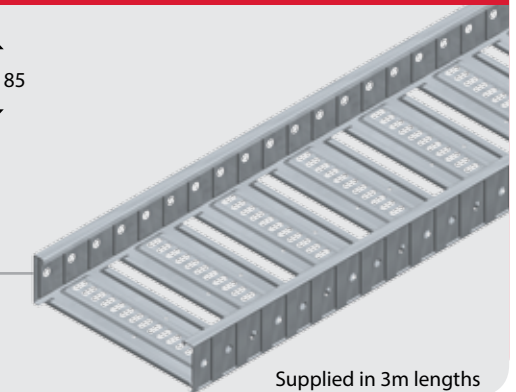

SPAN 3.0m	29kg
SPAN 2.5m	40kg
SPAN 2.0m	62kg
SPAN 1.5m	116kg

Supplied in 3m lengths

ET5 CABLE TRAY

LOAD PER METRE

SPAN 3.0m	60kg
SPAN 2.5m	82kg
SPAN 2.0m	128kg
SPAN 1.5m	227kg

Supplied in 3m lengths