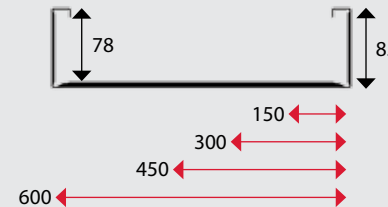

Ordering Codes
EMDOV White
EMDOB Blue
EMDOY Yellow

EM EZYMESH CABLE MESH

LOAD PER METRE

SPAN 3.0m	27kg
SPAN 2.5m	39kg
SPAN 2.0m	61kg
SPAN 1.5m	109kg

Supplied in 3m lengths

EMHD HOLD DOWN UNIT

EMS SIDE JOINER

EMSB BOLT JOINER

EMWB WALL MOUNT BRKT

EMSC BOTTOM JOINER

ET CABLE TRAY

ET EZYTRAY CABLE TRAY

Supplied in 3m lengths

ET3 CABLE TRAY

LOAD PER METRE

SPAN 3.0m	29kg
SPAN 2.5m	40kg
SPAN 2.0m	62kg
SPAN 1.5m	116kg

Supplied in 3m lengths

ET5 CABLE TRAY

LOAD PER METRE

SPAN 3.0m	60kg
SPAN 2.5m	82kg
SPAN 2.0m	128kg
SPAN 1.5m	227kg

Supplied in 3m lengths