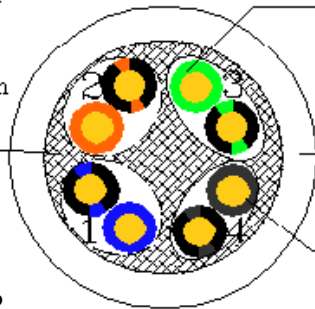

orange 2	green 3
white/orange	white/green
blue 1	brown 4
white/blue	white/brown

GEL

INSULATION

JACKETING (PE-MATERIAL)

CONDUCTOR

CODES:

CAT5e CSDC5EJFP.
Cat 6 CSDC6JFP(300)

RG59 Coax Underground

Conductor: 1/0.6 mm (23AWG) Solid Bare Copper wire

Dielectric Insulation: Solid PE 3.7mm

Braiding: Bare Copper (95% Coverage)

Sheath: Black HDPE (Polyethylene) 1.0mm

Diameter: 6.1mm