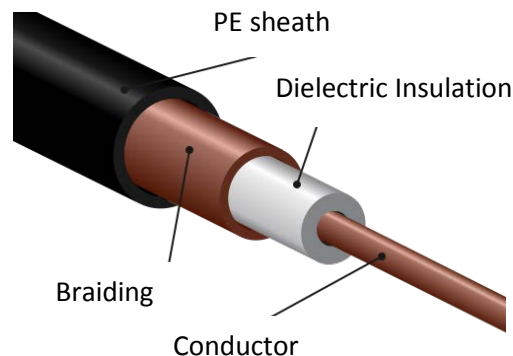

## RG59 Coax Underground

**Conductor:** 1/0.6 mm (23AWG) Solid Bare Copper wire

**Dielectric Insulation:** Solid PE 3.7mm

**Braiding:** Bare Copper (95% Coverage)

**Sheath:** Black HDPE (Polyethylene) 1.0mm

**Diameter:** 6.1mm

CODE: CSCRG59PEUG