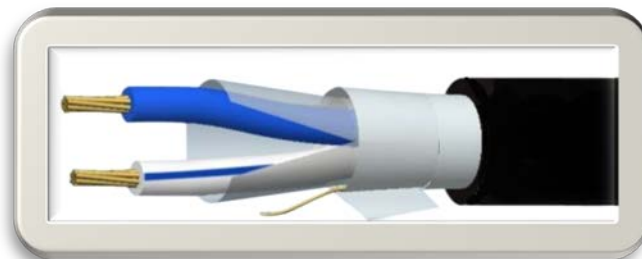

## Underground Cable

Fig 8 24/0.20 'PE' Jacket

Code: CSF82402UG

6Core Security 14/0.20-Jelly Filled

Code: CSSEC614UG

Multipair Screened 7/0.20-Jelly Filled

Code: CSDS1P702UG

1 Pair